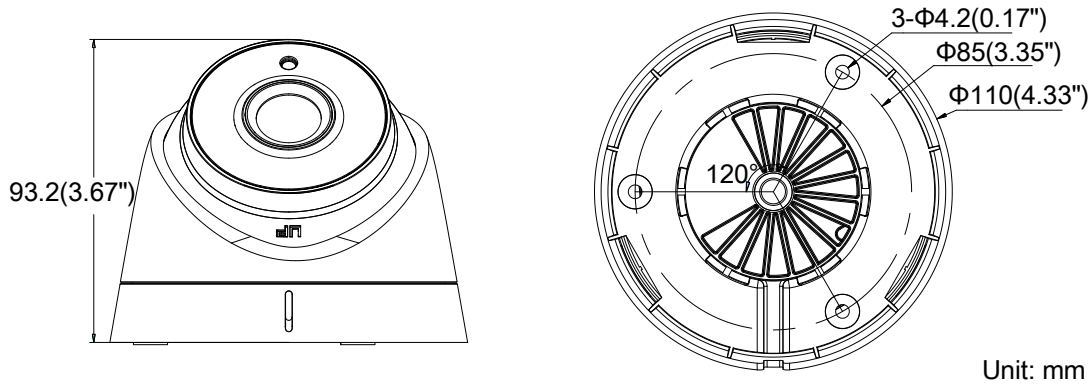

DS-2CE56D7T-IT3 HD1080P WDR EXIR Turret Camera

Key Features

- 2 Megapixel high-performance CMOS
- Analog HD output, up to 1080P resolution
- True Day/Night
- OSD menu, DNR, Smart IR
- True WDR, up to 120dB
- EXIR technology, up to 40m IR distance
- IP66 weatherproof
- Up the Coax(HIKVISION-C)

Specifications

Camera	
Image Sensor	2MP CMOS Image Sensor
Signal System	PAL/NTSC
Effective Pixels	1928(H)*1088(V)
Min. illumination	0.01 Lux @ (F1.2,AGC ON),0 Lux with IR
Shutter Time	1/25(1/30)s to 1/50,000s
Lens	2.8mm, 3.6mm, 6mm, 8mm, 12mm, 16mm optional
	Angle of View: 103°(2.8mm), 82.2°(3.6mm), 54°(6mm), 37.7°(8mm), 24.3°(12mm), 18.8°(16mm)
Lens Mount	M12
Day & Night	ICR
Angle Adjustment	Pan: 0° - 360°; Tilt: 0° - 75°; Rotate: 0° - 360°
Synchronization	Internal Synchronization
WDR	120dB
Video Frame Rate	1080p@25fps/1080p@30fps
HD Video Output	1 Analog HD output
S/N Ratio	>62dB
Menu	
AGC	Support
D/N Mode	Color/BW/SMART
White Balance	ATW/ MWB
BLC	Support
Functions	Wide Dynamic Range, Digital noise reduction, Mirror, SMART IR
General	
Operating Conditions	-40 °C – 60 °C (-40 °F – 140 °F), Humidity 90% or less (non-condensing)
Power Supply	12 VDC ± 15%
Power Consumption	Max. 5W
Protection Level	IP66
IR Range	Up to 40m
Communication	Up the coax, Protocol: HIKVISION-C (TVI output)
Dimensions	φ110mm×93.2mm (φ4.33"×3.67")
Weight	Approx. 350g (0.77lb)

Order Models

DS-2CE56D7T-IT3

Dimensions

Unit: mm

Accessories

DS-1272ZJ-110-TRL

Wall Mounting

DS-1275ZJ