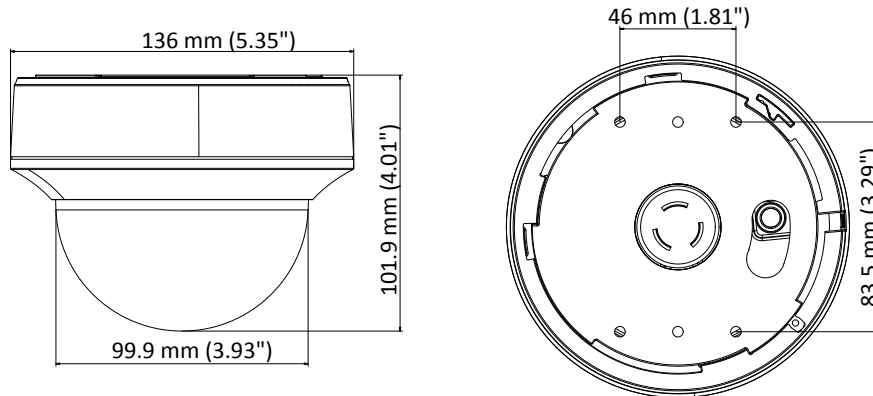

Specification

Camera	
Image Sensor	2.0 megapixel progressive scan CMOS
Signal System	PAL/NTSC
Frame Rate	PAL: 1080p@25fps NTSC: 1080p@30fps
Resolution	1920 (H) × 1080 (V)
Min. illumination	Color: 0.005 Lux @ (F1.8, AGC ON), 0 Lux with IR
Shutter Time	PAL: 1/25 s to 1/50, 000 s NTSC: 1/30 s to 1/50, 000 s
Slow Shutter	Max. 16 times
Lens	2.8 mm to 12 mm motorized vari-focal lens
Horizontal Field of View	32.1° to 103°
Lens Mount	Φ14
Day & Night	IR cut filter
Angle Adjustment	Pan: 0° to 340°, Tilt: 0° to 75°, Rotate: 0° to 355°
Synchronization	Internal synchronization
WDR (Wide Dynamic Range)	> 120 dB
Menu	
AGC	Support
Day/Night Mode	Auto/Color/BW (Black and White)
White Balance	ATW/MANUAL
Privacy Mask	ON/OFF, 4 programmable privacy masks
Motion Detection	4 programmable motion areas
Backlight Compensation	WDR/BLC/HLC/OFF
3D DNR (Digital Noise Reduction)	On
Language	English, Chinese
Functions	Brightness, Sharpness, Mirror, Smart IR
Interface	
Video Output	1 HD analog output
General	
Operating Conditions	-40 °C to 60 °C (-40 °F to 140 °F), humidity: 90% or less (non-condensation)
Power Supply	12 VDC ± 25% -A: 12 VDC ± 25%, 24 VDC ± 25%
Power Consumption	Max. 7 W
Ingress Protection	IP50
Material	Plastic
IR Range	Up to 20 m
Communication	Up the coax, Protocol: HIKVISION-C (TVI output)
Dimensions	Φ 136 mm × 102 mm (Φ 5.35" × 4.02")
Weight	Approx. 600 g (1.32 lb.)

Order Models

DS-2CE56D8T-ITZ; DS-2CE56D8T-AITZ

Dimension

Accessory

DS-1273ZJ-130B
Wall Mounting Bracket

DS-1275ZJ
Vertical Pole Mounting Bracket

DS-1271ZJ-130
Pendant Mounting Bracket

DS-1276ZJ
Corner Mounting Bracket