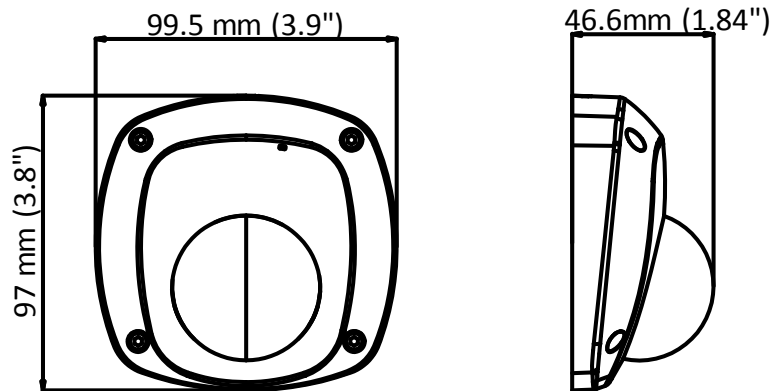

Order Models

DS-2CE56D8T-IRS

Dimensions