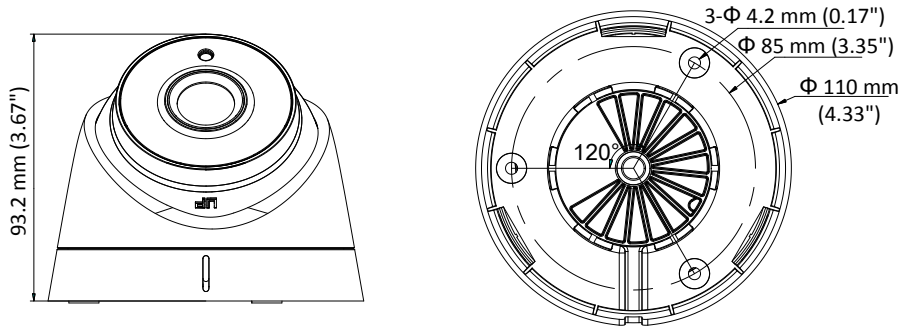

Order Models

DS-2CE56D8T-IT1E

* PoC function is only available when cooperating with DS-1TPXXX.

Dimension

Accessory

Distributed by