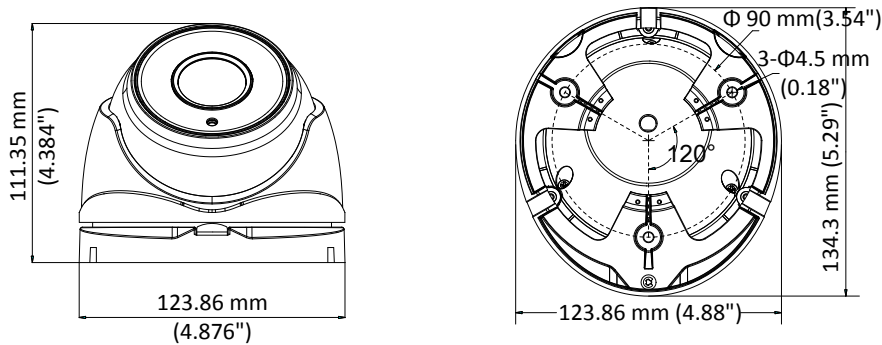

## Specification

<b>Camera</b>	
Image Sensor	2.0 megapixel progressive scan CMOS
Signal System	PAL/NTSC
Frame Rate	PAL: 1080p@25fps NTSC: 1080p@30fps
Resolution	1920 (H) × 1080 (V)
Min. illumination	Color: 0.005 Lux @ (F1.2, AGC ON), 0 Lux with IR
Shutter Time	PAL: 1/25 s to 1/50, 000 s NTSC: 1/30 s to 1/50, 000 s
Slow Shutter	Max. 16 times
Lens	2.8 mm to 12 mm motorized vari-focal lens
Horizontal Field of View	32.1° to 103°
Lens Mount	Φ14
Day & Night	IR cut filter
Angle Adjustment	Pan: 0° to 360°, Tilt: 0° to 75°, Rotate: 0° to 360°
Synchronization	Internal synchronization
WDR (Wide Dynamic Range)	> 120 dB
<b>Menu</b>	
AGC	Support
Day/Night Mode	Auto/Color/BW (Black and White)
White Balance	ATW/MANUAL
Privacy Mask	ON/OFF, 4 programmable privacy masks
Motion Detection	4 programmable motion areas
Backlight Compensation	WDR/BLC/HLC/OFF
3D DNR (Digital Noise Reduction)	Level 1 to 10
Language	English, Chinese
Functions	Brightness, Sharpness, Mirror, Smart IR
<b>Interface</b>	
Video Output	1 HD analog output
<b>General</b>	
Operating Conditions	-40 °C to 60 °C (-40 °F to 140 °F), humidity: 90% or less (non-condensation)
Power Supply	12 VDC ±25%/PoC.at
Power Consumption	Max. 7.5 W
Ingress Protection	IP67
Material	Metal
IR Range	Up to 40 m
Communication	Up the coax, Protocol: HIKVISION-C (TVI output)
Dimensions	134.3 mm × 123.9 mm × 111.4 mm (5.29" × 4.88" × 4.39")
Weight	Approx. 750 g (1.57 lb.)

## Dimension