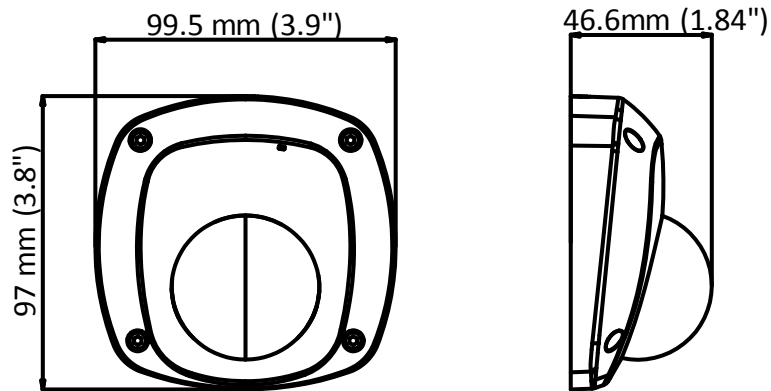

Order Models

DS-2CS54D7T-IRS

Dimensions