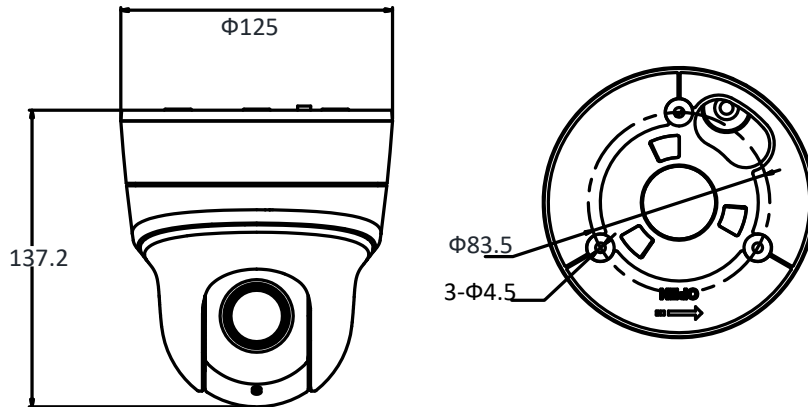

Order Model

DS-2DE2204IW-DE3

Dimension