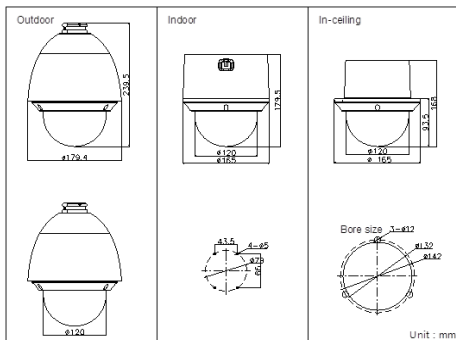

Dimensions

Accessories

Available models

- DS-2DE4120-AE, 24VAC/PoE+, outdoor
- DS-2DE4120-AE3, 24VAC/PoE, indoor

DS-2DE4120-AE / DS-2DE4120-AE3

Camera	
Image sensor	1/3" Progressive Scan CMOS
Effective pixel	1280(H) × 720(V)
Min. illumination	Color: 0.05Lux @ (F1.6, AGC On), B/W: 0.01Lux @ (F1.6, AGC On)
White balance	Auto/Manual/ATW/Indoor/Outdoor/Daylight lamp/Sodium lamp
AGC	Auto / Manual
S / N ratio	≥ 52dB
Digital noise reduction	3D DNR
Backlight compensation	BLC
Wide dynamic range	Digital WDR
Defog	Support
Shutter speed	1/1- 1/10,000s
Day & Night	IR Cut Filter
Digital zoom	16X
Focus mode	Auto / Semiautomatic / Manual
Privacy Mask	2 privacy masks programmable
Lens	
Focal length	4.7-94mm, 20x
Zoom speed	Approx.3s (Optical Wide-Tele)
Angle of view	58.3 ~ 3.2 degree (Wide-Tele)
Min. working distance	10 ~ 1000mm (Wide-Tele)
Aperture range	F1.6 ~ F3.5
Pan and Tilt	
Pan / Tilt range	Pan: 360° endless; Tilt: -2° ~ 90°(Auto Flip)
Pan / Tilt speed	Pan manual speed: 0.1° ~ 160°/s, Pan preset speed: 160°/s Tilt manual speed: 0.1° ~ 120°/s, Tilt preset speed: 120°/s
Proportional zoom	Rotation speed can be adjusted automatically according to zoom multiples
Number of preset	256
Patrol	8 patrols, up to 32 presets per patrol
Park action	Pattern/Pan scan/Tilt scan/Frame scan/Panorama scan/Random scan
Power-off memory	Support
PTZ position display	On / off
Preset freezing	Support
Local Video and Audio	
Alarm input / output	1 input 0-5v DC) / 1 relay output, alarm response actions configurable
Audio input / putput	1 mic/Line in, 2-2.4V[p-p]; output impedance: 1KΩ, ±10% / 1 output, Line level, impedance: 600Ω
Network	
Ethernet	10Base-T / 100Base-TX, RJ45 connector
Max. image resolution	1920×1080
Frame rate	50Hz: 25 fps (1280×720); 60Hz: 30 fps (1280×720)
Image compression	H.264/MJPEG
SVC	Support
ROI encoding	Support 2 areas with adjustable levels
Audio compression	G.711u / G.711a / G.726 / MP2L2
Protocols	IPv4/IPv6, HTTP, HTTPS, 802.1X, QoS, FTP, SMTP, UPnP, SNMP, DNS, DDNS, NTP, RTSP, RTP, TCP, UDP, IGMP, ICMP, DHCP, PPPoE
Simultaneous live view	Up to 6
Streams	Dual streams
SD memory card	Built-in micro SD card slot, up to 64GB, support edge recording
User/Host Level	Up to 32 users, 3 Levels: Administrator, Operator, User
Security measures	User authentication (ID and PW), Host authentication (MAC address), IP address filtering
Integration	
Application programming	Open-ended API, support Onvif, PSIA and CGI
Web Browser	IE 7+, Chrome 18+, Firefox 5.0+, Safari 5.02+
General	
Power	-AE: 24VAC/PoE+(802.3at), Max18W; -AE3: 24VAC/PoE(802.3af), Max 12W
Working temperature	-AE: -30°C ~ 65°C (-22°F ~ 149°F) ; -AE3: -10°C ~ 50°C (14°F ~ 122°F)
Humidity	90% or less
Protection level	IP66 (outdoor),TVS 4,000V lightning protection, surge protection and voltage transient protection
Dimensions	Φ179.4×239.5mm (Φ7.06"×9.43") (outdoor) Φ165×179.5mm(Φ6.50"×7.07") (ceiling) Φ165×168mm(Φ6.50"×6.61") (In-ceiling)
Weight	Approx. 2Kg (4.41lbs)
Mount option (for outdoor model)	Long-arm wall mount: DS-1601ZJ; Short-arm mount: DS-1618ZJ Pendent mount: DS-1661ZJ(20cm) or DS-1662ZJ(50cm)