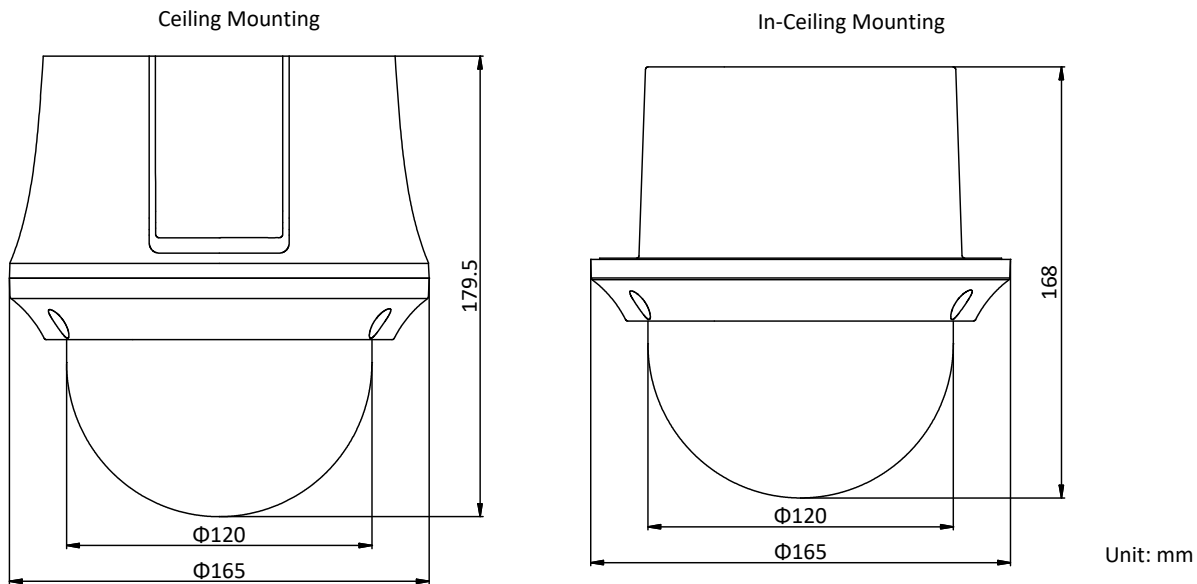

Available Model

DS-2DE4225W-DE3, 12 VDC & PoE+ (802.3 at, class4)

Dimensions