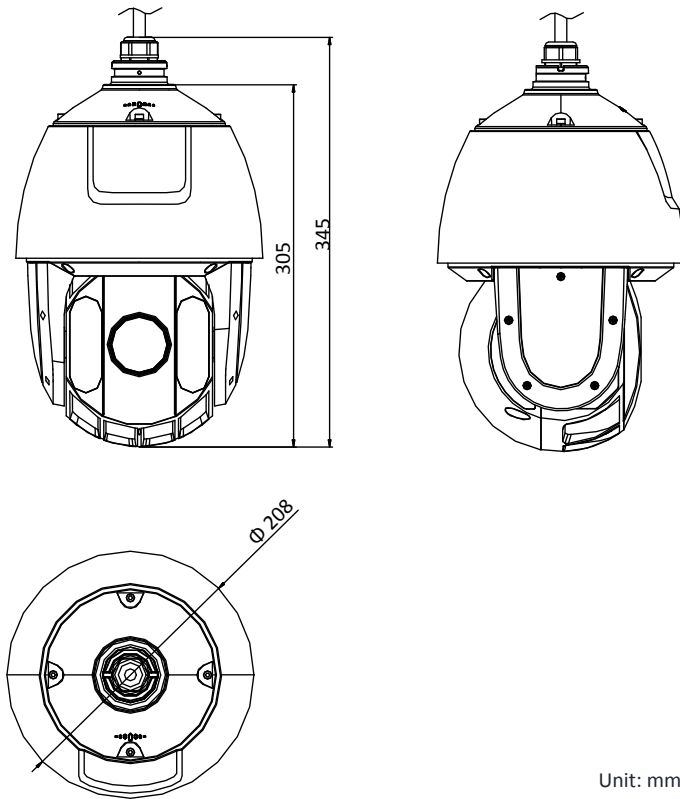

Available Model

DS-2DE5225IW-AE, 24 VAC & Hi-PoE

Dimensions

Unit: mm