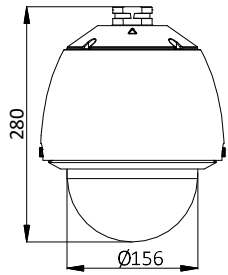

Available Model

DS-2DE5225W-AE, 24 VAC & Hi-PoE

Dimensions

Unit: mm

Accessories

DS-1602ZJ Wall Mounting Bracket

DS-1602ZJ-corner Corner Mounting Bracket

DS-1602ZJ-pole Vertical Pole Mounting Bracket