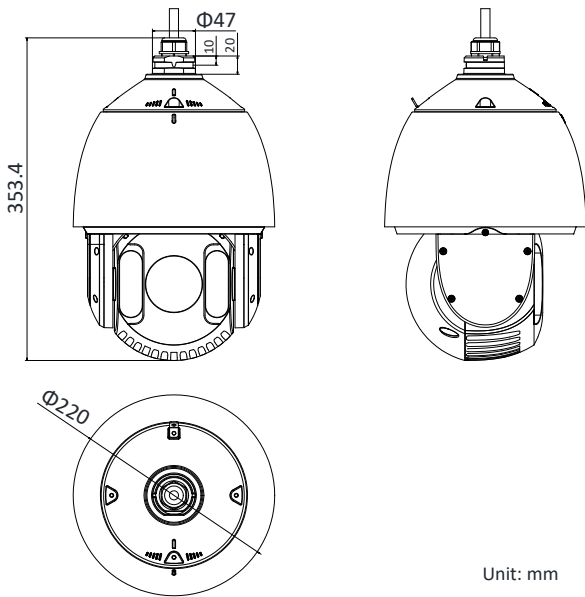

Order Model

DS-2DE7330IW-AE, Hi-PoE, 24 VAC, Outdoor

Dimensions

Unit: mm