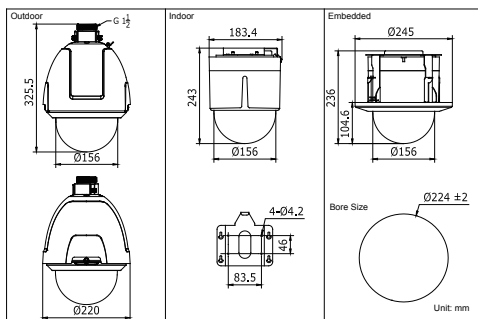

Dimensions

Accessories

Available models

- DS-2DF5286-A: 24VAC, outdoor
- DS-2DF5286-AEL: High-PoE & 24VAC, outdoor
- DS-2DF5286-A3: 24VAC, indoor
- DS-2DF5286-AE3: PoE+ & 24VAC, indoor

- DS-2DF5284-A: 24VAC, outdoor
- DS-2DF5284-AEL: High-PoE & 24VAC, outdoor
- DS-2DF5284-A3: 24VAC, indoor
- DS-2DF5284-AE3: PoE+ & 24VAC, indoor