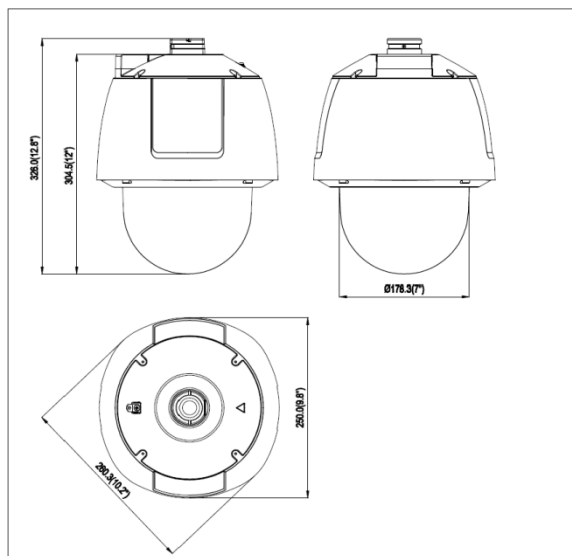

Dimensions

Accessories