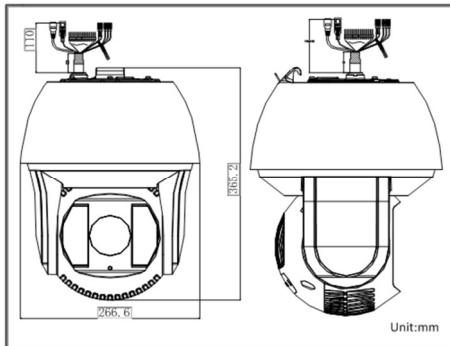

Dimensions

Accessories

- WMP-L, Wall Mount
- CMPL, Corner Mount
- CPM-S, Short Ceiling Pendant Mount
- CPM-L, Long Ceiling Pendant Mount
- JBP-W, Junction Box w/Wall Bracket
- PMPL, Pole Mount
- DS-1100KI, Network Keyboard
- DS-1005KI, USB Joystick

Order Model

DS-2DF8836IV-AEL, DS-2DF8836IV-AELW (with wiper)