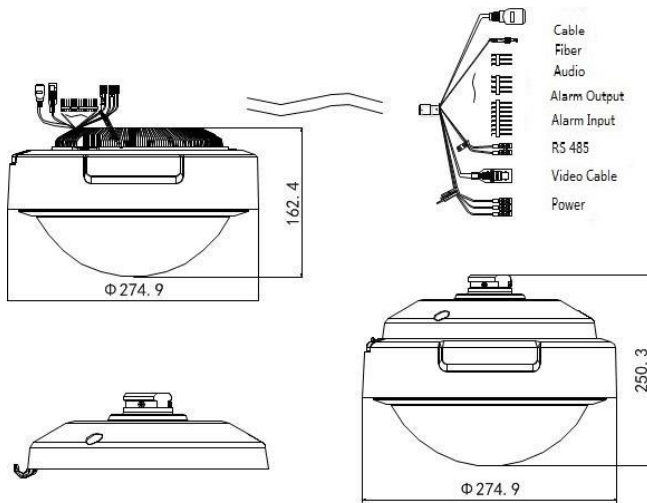

### Panoramic Camera

- 8 1/1.8" Progressive Scan CMOS, up to 2 × 2400 × 3840@25fps
- Horizontal angle of view: 360° , Vertical angle of view: 180°
- Min. Illumination: 0.004Lux@(F1.8,AGC ON)(Color), 0.0004Lux@(F1.8,AGC ON)(B/W)

### System function

- Support selecting any monitoring angle by clicking the mouse, and adjust the monitoring angle by rotation, zoom in and zoom out.
- Support quick operate in browser.
- Support WDR, HLC, BLC, Defog, 3D DNR.
- Support onboard storage, up to 128GB.
- 7 alarm input and 2 alarm output, 1 audio input and 1 audio output.
- Optional fiber cable and RJ-45 cable.
- Support IP66 standard.

## Dimensions