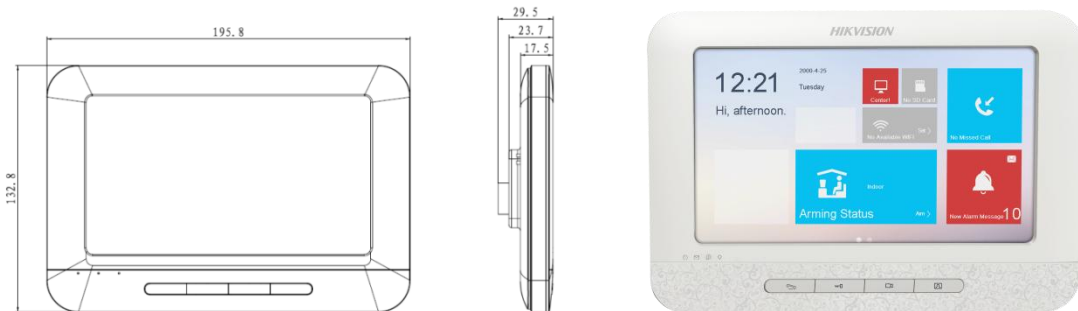

DS-KH6310-W/DS-KH6310

Indoor Station

AVAILABLE MODELS

DS-KH6310-W

DS-KH6310

MAIN FEATURES

- Video intercom function
- Remote unlocking function
- Resident-to-resident audio call
- Live view of HD video
- Voice message function
- Auto-respond and no disturbing mode
- Noise suppression and echo cancellation
- 8-ch zone alarm and SOS calling function
- Community notice
- Convenient installation with the bracket, batch setting, and power over video/audio distributor (DS-KAD606, DS-KAD612)

TYPICAL APPLICATION

SPECIFICATION

Model	DS-KH6310-W	DS-KH6310
Parameters	Video Intercom Indoor Station with 7-Inch Touch Screen	
System Parameters	Processor	High-Performance Embedded SOC Processor
	Operation System	Embedded Linux Operation System
Display Parameters	Display Screen	7-Inch Colorful TFT LCD
	Display Resolution	800 × 480
	Operation Method	Capacitive Touch Screen, Physical Key
	Operation Interface	Flattened UI Operation Interface
Audio Parameters	Audio Input	Built-in Omnidirectional Microphone
	Audio Output	Built-in Loudspeaker
	Audio Compression Standard	G.711 U
	Audio Compression Rate	64 Kbps
	Audio Quality	Noise Suppression and Echo Cancellation Supported
Network Parameters	Ethernet	10M/100M Self-Adaptive Ethernet
	Wireless Internet	Wi-Fi 802.11 b/g/n

Model	DS-KH6310-W	DS-KH6310
Parameters	Video Intercom Indoor Station with 7-Inch Touch Screen	
	Network Protocol	TCP/IP, SNMP, SIP, RTSP
Alarm Parameters	Alarm Input	8-ch Alarm Input Sensor
Device Interfaces	Network Access	1 RJ45 10M/100M Self-Adaptive Ethernet Access
	RS485	1; RS-485 Half-Duplex
	I/O Output	1
Other Parameters	Power Supply	Power Over Network Cable (DS-KAD606, DS-KAD612)/12 V DC
	Power Consumption	≤10W
	Working Temperature	-10° C to +55° C (14° F to 131° F)
	Working Humidity	10% - 90%
	Dimension (L x W x H)	195.8 mm × 132.8 mm × 17.5 mm
	Certification	FCC, CE