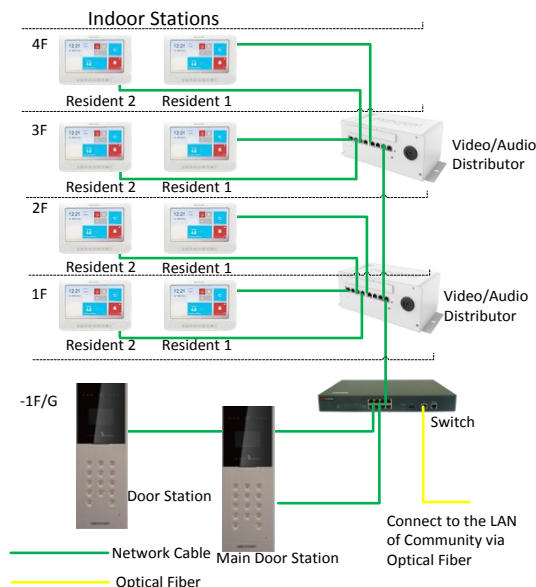

DS-KH6310-W/DS-KH6310

Indoor Station

AVAILABLE MODELS

DS-KH6310-W

DS-KH6310

MAIN FEATURES

- Video intercom function
- Remote unlocking function
- Resident-to-resident audio call
- Live view of HD video
- Voice message function
- Auto-respond and no disturbing mode
- Noise suppression and echo cancellation
- 8-ch zone alarm and SOS calling function
- Community notice
- Convenient installation with the bracket, batch setting, and power over video/audio distributor (DS-KAD606, DS-KAD612)

TYPICAL APPLICATION

SPECIFICATION

Model	DS-KH6310-W	DS-KH6310
Parameters	Video Intercom Indoor Station with 7-Inch Touch Screen	
System Parameters	Processor	High-Performance Embedded SOC Processor
	Operation System	Embedded Linux Operation System
Display Parameters	Display Screen	7-Inch Colorful TFT LCD
	Display Resolution	800 × 480
	Operation Method	Capacitive Touch Screen, Physical Key
	Operation Interface	Flattened UI Operation Interface
Audio Parameters	Audio Input	Built-in Omnidirectional Microphone
	Audio Output	Built-in Loudspeaker
	Audio Compression Standard	G.711 U
	Audio Compression Rate	64 Kbps
	Audio Quality	Noise Suppression and Echo Cancellation Supported
Network Parameters	Ethernet	10M/100M Self-Adaptive Ethernet
	Wireless Internet	Wi-Fi 802.11 b/g/n

Model	DS-KH6310-W	DS-KH6310
Parameters	Video Intercom Indoor Station with 7-Inch Touch Screen	
	Network Protocol	TCP/IP, SNMP, SIP, RTSP
Alarm Parameters	Alarm Input	8-ch Alarm Input Sensor
Device Interfaces	Network Access	1 RJ45 10M/100M Self-Adaptive Ethernet Access
	RS485	1; RS-485 Half-Duplex
	I/O Output	1
Other Parameters	Power Supply	Power Over Network Cable (DS-KAD606, DS-KAD612)/12 V DC
	Power Consumption	≤10W
	Working Temperature	-10° C to +55° C (14° F to 131° F)
	Working Humidity	10% - 90%
	Dimension (L x W x H)	195.8 mm × 132.8 mm × 17.5 mm
	Certification	FCC, CE