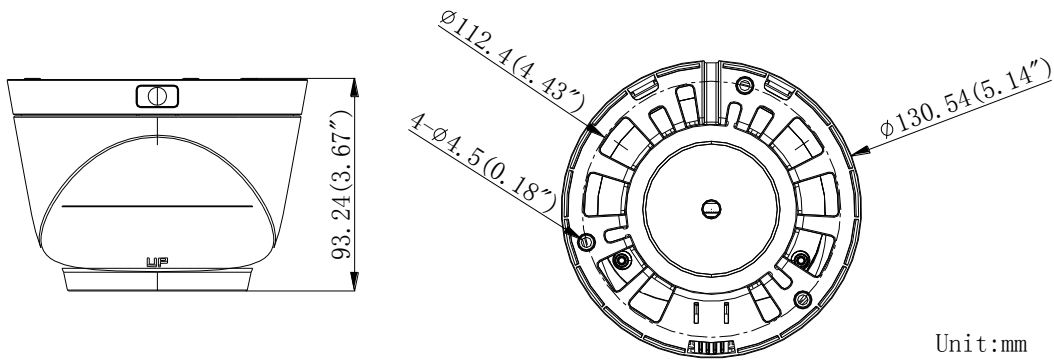

DS-2CE56D5T-VFIT3 HD1080P WDR Vari-focal EXIR Turret Camera

Key Features

- 2 Megapixel high-performance CMOS
- Analog HD output, up to 1080P resolution
- 2.8-12mm vari-focal lens
- True Day/Night
- OSD menu, 3D DNR, Smart IR
- True WDR, up to 120dB
- EXIR technology, up to 50m IR distance
- IP66 weatherproof
- Up the Coax(HIKVISION-C, Pelco-C protocol)

Specifications

Camera	
Image Sensor	2MP CMOS Image Sensor
Signal System	PAL/NTSC
Effective Pixels	1944(H)*1092(V)
Min. illumination	0.01 Lux @ (F1.2,AGC ON),0 Lux with IR; 0.014 Lux @ (F1.4,AGC ON),0 Lux with IR
Shutter Time	1/25(1/30)s to 1/50,000s
Lens	2.8-12mm @ F1.4
	Angle of view: 103° - 32.1°
Lens Mount	φ14
Day & Night	ICR
Angle Adjustment	Pan: 0 - 360°, Tilt: 0 - 75°, Rotation: 0 - 360°
Synchronization	Internal synchronization
WDR	120dB
Video Frame Rate	1080p@25fps/1080p@30fps
HD Video Output	1 Analog HD output
CVBS Output	1Vp-p Composite Output(75Ω/BNC)
S/N Ratio	> 62dB
Menu	
Scene	Indoor, Outdoor, Indoor1, LOW-LIGHT
Camera ID	On/off (15 characters, position programmable)
AGC	Support
D/N Mode	Color/BW/EXT
White Balance	ATW, AWC-SET, Manual
Privacy Mask	On/Off, maximum 8 zones
Motion Detection	On/Off, maximum 4 zones
BLC	Support
Anti-flicker	On/Off
Language	English, Japanese, CHN1, CHN2, Korean, German, French, Italian, Spanish, Polish, Russian, Portuguese, Dutch, Turkish, Hebrew and Arabic
Functions	HSBLC, Digital noise reduction, Digital zoom(62x), Slow shutter, Mirror, Defog, Defect pixel correction, SMART D-ZOOM
General	
Operating Conditions	-30 °C – 60 °C (-22 °F – 140 °F), Humidity 90% or less (non-condensing)
Power Supply	12V DC ± 15%
Power Consumption	Max. 7W
Protection Level	IP66
IR Range	Up to 50m
Communication	Up the coax, Protocol: Pelco-C(CVBS output), HIKVISION-C(TVI output)
Dimensions	Φ 130.54 × 93.24 mm (Φ 5.14" × 3.67")
Weight	670 g

Order Models

DS-2CE56D5T-VFIT3

Dimensions

Unit:mm

Accessories

DS-1273ZJ-130-TRL
Wall Mounting

DS-1275ZJ
Vertical Pole Mounting

DS-1276ZJ
Corner Mounting