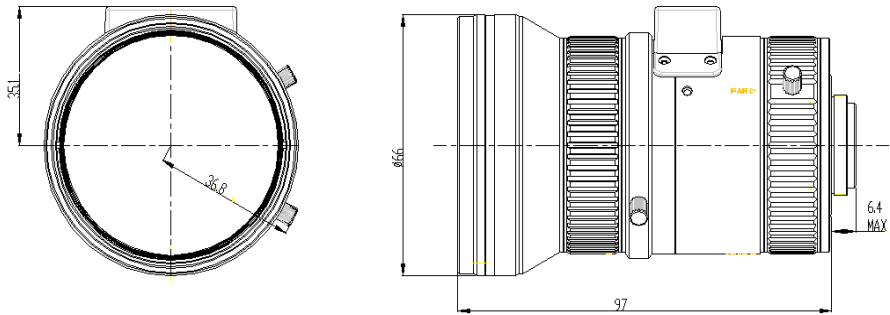

# CCTV LENS SPEC

Model NO.	HV0733D-6MP		Specification	Vari-focal Manual Iris 8MP	
Focal Length	7-33mm		Mount	CS-Mount	
F Number	F0.95-C		Flange Back Length	12.5mm	
Max. Image Format	Φ9mm (1/1.8")		M. O. D	0.1m	
Control	Iris	DC Drive	Dimension	Φ66*97	
	Focus	Manual	Weight	476g	
	Zoom	Manual	Operating Temperature	-10~50° C	
Field of View	D	1/1.8"	61.0° ~ 16.7°	1/2"	58.6° ~ 16.0°
	H		50.1° ~ 13.5°		50.5° ~ 13.6°
	V		38.0° ~ 10.2°		32.0° ~ 8.6°

Dimension

Unit:mm

Lens Picture