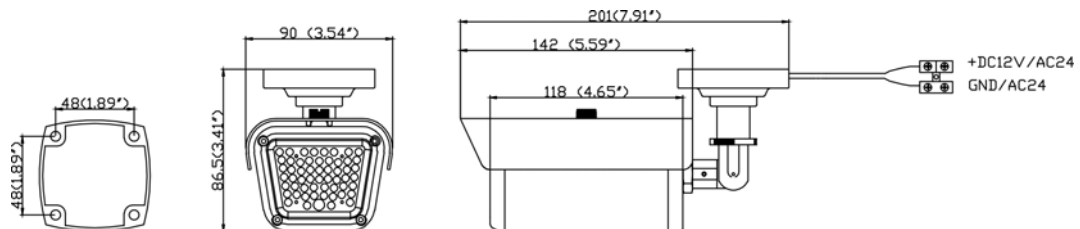

LIR-CA32

Weatherproof IR Illuminator

DIMENSIONS

SPECIFICATIONS

IR Rating	IP66
LED	55PCs
Wave Length	850nm
IR Projecting Angle	80°
Emissive Power	8.8W
Available IR Distance	45M(147.54ft)
Control	CDS/10Lux
Power Supply	DC12V±10%/AC24V±10%
Current Consumption	DC410 Ma/ AC320 mA
Dimension	120×90×86.5(7.91 " ×3.54 " ×3.4 ")
Weight	750g
Storage Temperature	-30°C ~ +60°C
Operation Temperature	-30°C ~ +40°C
Package	12PCs/CTN 12.5KGs 527×330×435mm(20.74 " ×12.99 " ×17.12 ")