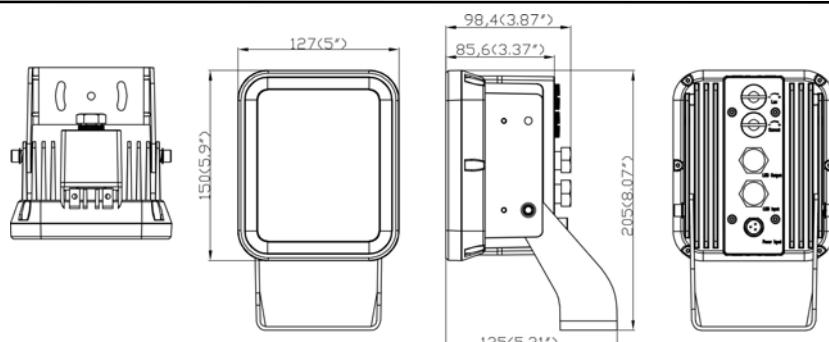

LIR-IB89

Weatherproof IR Illuminator

FEATURES

- › Outdoor using
- › 20PCs Super Power Led, 850nm
- › Viewing Angle:60°, 150M IR Distance
- › Control: CDS/10LUX
- › Specialties: 2 panles or 3 panles can be available, further IR distance
- › Compatible with many famous brands of cameras, for example, Sony, Samsung

2 panles
590ft(180m), 60°
492ft(150m), 120°

3 panles
689ft(210m), 60°
492ft(150m), 180°

DIMENSIONS

SPECIFICATIONS

IP Rating	IP66
LED	20 Pcs Super High Power IR LED
Wave Length	850nm
IR Projecting Angel	60°
Emissive Power	45W
Available IR Distance	150M
Control	CDS/10LUX
Power Supply	DC12V±10%/AC24V±10%
Current consumption	DC4500mA/AC2500mA
Dimension	205×127×135mm (8.2"×5"×5.31")
Weight	1640g
Storage Temperature	-30~+60°C
Operating Temperature	-30~+40°C
Package	12Pcs/CTN 23KGs 550×330×440mm(21.65"×12.99"×17.32")