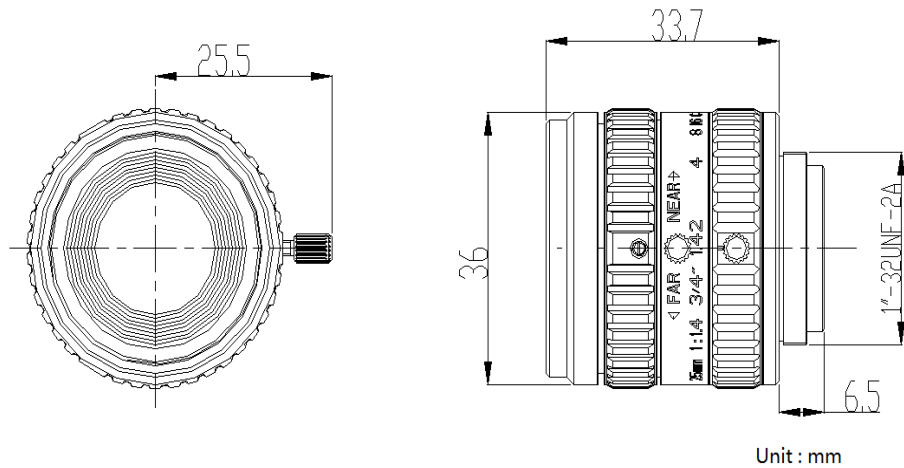

# CCTV LENS SPEC

Model NO.		MF2514M-5MP	Specification	Fixed focal Manual Iris <b>5MP</b>	
Focallength		25mm	Mount	C-Mount	
F number		F1.4-C	Flange Back Length	17.5mm	
Max. Image format		Φ 12.1mm (3/4")	M. O. D	1m	
Control	Iris	Manual	Dimension	Φ 36.0*33.7	
	Focus	Manual	Weight	81.5g	
	Zoom	-	Operating Temperature	-10~50° C	
Field of View	D	2/3"	24.9°	3/4"	27.5°
	H		19.0°		23.88°
	V		15.86°		13.3°

Dimension

Lens Picture