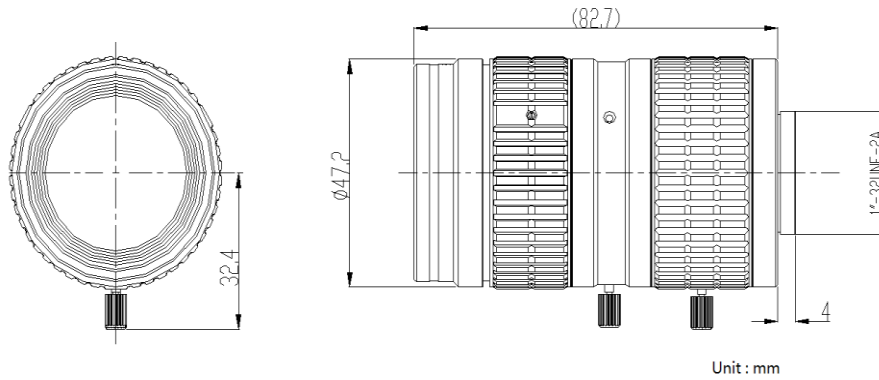

CCTV LENS SPEC

Model NO.		SF2514M-8MP	Specification	Fixed focal Manual Iris 8MP
Focallength		25mm	Mount	C-Mount
F number		F1.4-C	Flange Back Length	17.5mm
Max. Image format		Φ 22.7mm (4/3")	M. O. D	1m
Control	Iris	Manual	Dimension	Φ 47.2*82.7
	Focus	Manual	Weight	301g
	Zoom	-	Operating Temperature	-10~50° C
Field of View	D	1"	36.5°	51.4°
	H		29.6°	41.12°
	V		21.9°	31°

Dimension

Lens Picture