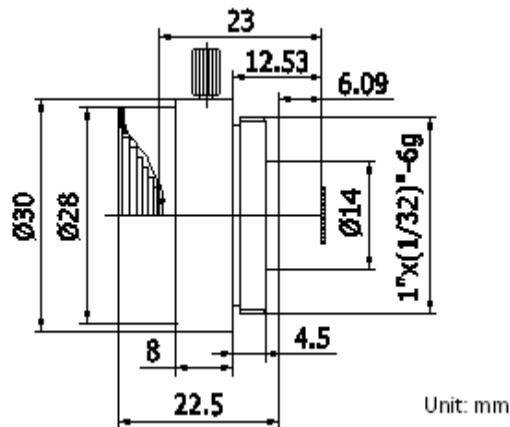

# CCTV LENS SPEC

Model NO.	TF0612-IRA		Specification	Fixed Focal Fixed Iris <b>IR ASPHERICAL</b>	
Focallength	6mm		Mount	CS-Mount	
F number	F1.2		Flange Back Length	12.5mm	
Max. Image format	Φ6.0mm (1/3")		M. O. D	0.3m	
Control	Iris	-		Dimension	Φ30*22.5
	Focus	Manual		Weight	30.1g
	Zoom	-		Operating Temperature	-10~50℃
Field of View	D	1/3"	61°	1/4"	37.5°
	H		48.8°		30°
	V		36.6°		22.5°

Dimension

Lens Picture