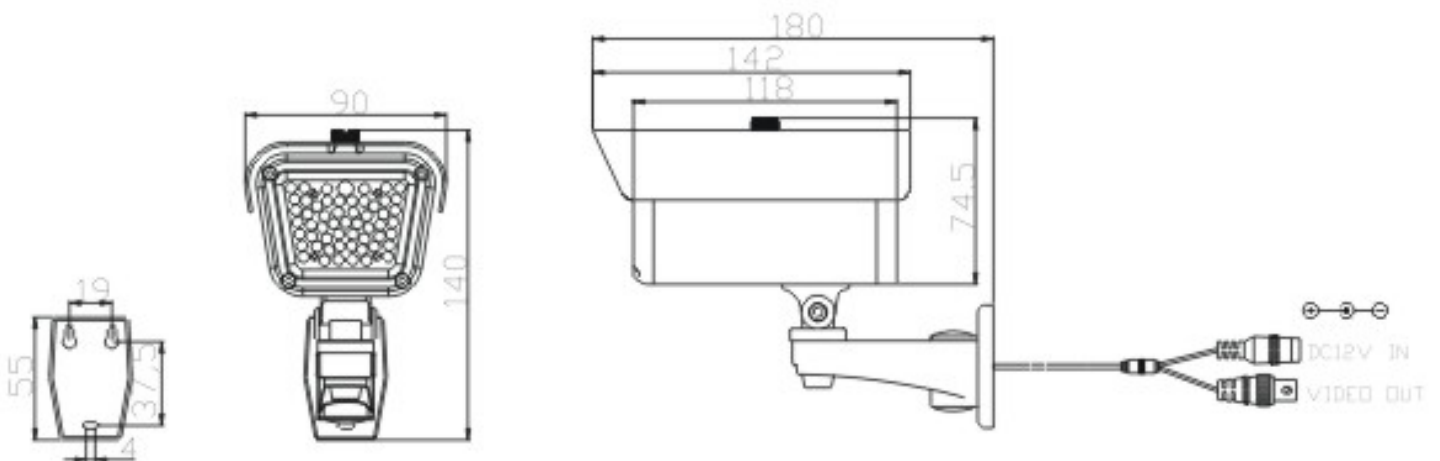

LIR-CB32

32 Series Weatherproof IR Illuminator

● FEATURES

1. High efficiency cooling structure aluminum case, IP66
2. Dual voltage(AC24V/DC12V)
3. 55 PCs IR LED
4. Switch on/off automatically by photocell
5. Available IR in (Outdoor): 55M, 60°

Remark: Non-regulative adaptor may cause camera damaged.

● ACCESSORIES

Illuminator	X1
User Manual	X1
Screw	X4
Plastic-Conical-Anchor	X4
Hexagonal Wrench	X1
Mounting Drawing Paper	X1

● **SPECIFICATION**

Item	LIR-CB32
IP rating	IP66
IR LED	55PCs IR LED
Wave Length	850nm
IR Projecting Angle	60°
Emissive Power	5W
Available IR Distance	55M(180.33ft)
Control	CDS/10Lux
Power Supply	DC12V±10%/AC24V±10%
Current Consumption	DC380mA/AC500mA
Dimension	180×130×90mm(0.59×0.43×0.30ft)
Weight	750g
Storage Temperature	-30~+60°C (-22~+140°F)
Operating Temperature	-30~+40°C (-22~+104°F)

● **PACKAGE**

Weight750g
 Dimension 180×130×90mm
 Quantity per carton16PCs
 Dimension of carton.....450×350×520mm
 Weight of carton.....13.5KGs