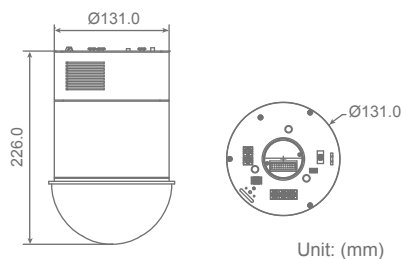

Features

Precise and Accurate Dome Camera Performance

- High Resolution up to 650 TV lines
- Preset speed up to 400°/sec.
- Preset resolution of 0.1°
- 360° Endless Pan
- Proportional Pan & Tilt Speed
- Preset Position / Auto-Pan / Sequence / Cruise
- Auto-Calibration
- Digital / Mechanical Image Flip (180°)

Dynamic Dome Camera Applications

- **NEW** • Multi-language OSD
  - Schedule function
- **NEW** • Multiple built-in protocols
  - 16 privacy masks
  - 8 alarm inputs, 1 alarm output
  - Motion Detection
  - Flexible indoor / outdoor mountings
  - Compact lightweight design for easy installation
  - Weatherproof housing
- **NEW** • Integrated Pelco Coaxitron® support
- **NEW** • Integrated BOSCH Biphas® support