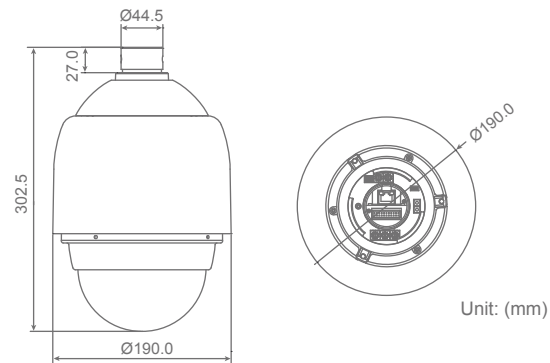

Dimension

DH801+ Integrated High Speed Dome Camera

Superior Camera Image Quality

- Minimum illumination 0.01 Lux (B/W)
- Digital Slow Shutter
- Electronic Shutter
- Auto White Balance
- Backlight Compensation
- Auto Exposure
- Image Inverse
- **NEW** • Removable IR Cut Filter
- **NEW** • Wide Dynamic Range
- **NEW** • 2D / 3D Noise Reduction

Optional Network Functions

- **NEW** • H.264 and MJPEG compression
- **NEW** • D1 Real-time resolution
- **NEW** • 3D de-interlaced support