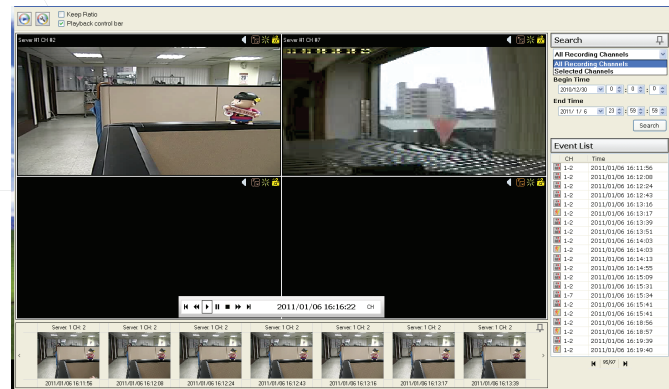

π-Vu SmartBackup -- Technical Specifications

NVR	
Add NVRs	Manual/Smart Search Pi-Vu Pro PC NVR/SVR Series NVRs
Max. Channels	256 (Max. 16 x NVRs)

Backup	
Storage	Multiple drives supported
Backup Method	Manual/Schedule
Options	Configurable bandwidth/FPS adjustment

Playback	
Export AVI	Export recorded files to AVI
Split Screen	1/4/9
Search Methods	Time/Date, Event (thumbnails)
Event Search	All/Time/Channel/Event Type/Event ID
Playback Controls	Play/Pause/Stop/Forward (Speed adjustable)/Reverse (Speed Adjustable)/Frame by Frame/Event By Event

Management	
Data	Delete/Auto Recycle/Backup/Export AVI
Operation	Max. 4 clients configuration/view
License	Configurable Channel License with USB Dongle

Triggers & Events	
Event Notifications	Email notification with pre-defined system events

Network	
Protocols	TCP/UDP/HTTP/FTP/SMTP/DHCP/DNS/ARP/ICMP/NTP/UPnP/RTP/RTSP/RTCP

Systems	
Min. Hardware Requirement	CPU: Intel Core 2 Duo or above RAM: Minimum 1GB or above is recommended HDD: 200GB or above Graphic Card: Independant graphic card with DirectX9.0c or higher Resolution: Min. 1440x900 Network: 100 Megabit Network Interface or above
Min. Software Requirement	Windows 2000(SP4), Windows XP SP2, Windows 2003, Windows Vista/7

General	
Package	CD/Manual/USB KeyPro
Languages	English/Trad. Chinese/Simp. Chinese/Japanese/Spanish