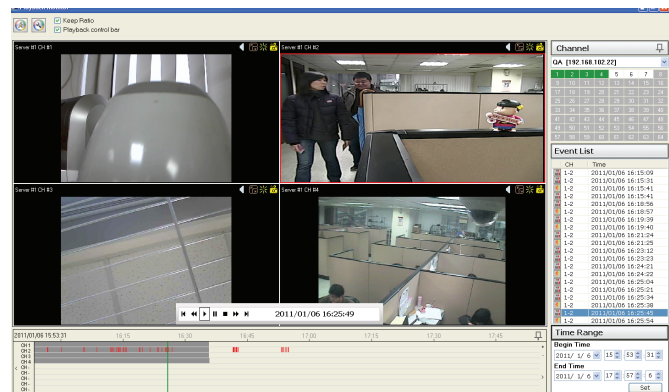

π-Vu SmartBackup -- Technical Specifications

NVR	
Add NVRs	Manual/Smart Search Pi-Vu Pro PC NVR/SVR Series NVRs
Max. Channels	256 (Max. 16 x NVRs)

Backup	
Storage	Multiple drives supported
Backup Method	Manual/Schedule
Options	Configurable bandwidth/FPS adjustment

Playback	
Export AVI	Export recorded files to AVI
Split Screen	1/4/9
Search Methods	Time/Date, Event (thumbnails)
Event Search	All/Time/Channel/Event Type/Event ID
Playback Controls	Play/Pause/Stop/Forward (Speed adjustable)/Reverse (Speed Adjustable)/Frame by Frame/Event By Event

Management	
Data	Delete/Auto Recycle/Backup/Export AVI
Operation	Max. 4 clients configuration/view
License	Configurable Channel License with USB Dongle

Triggers & Events	
Event Notifications	Email notification with pre-defined system events

Network	
Protocols	TCP/UDP/HTTP/FTP/SMTP/DHCP/DNS/ARP/ICMP/NTP/UPnP/RTP/RTSP/RTCP

Systems	
Min. Hardware Requirement	CPU: Intel Core 2 Duo or above RAM: Minimum 1GB or above is recommended HDD: 200GB or above Graphic Card: Independant graphic card with DirectX9.0c or higher Resolution: Min. 1440x900 Network: 100 Megabit Network Interface or above
Min. Software Requirement	Windows 2000(SP4), Windows XP SP2, Windows 2003, Windows Vista/7

General	
Package	CD/Manual/USB KeyPro
Languages	English/Trad. Chinese/Simp. Chinese/Japanese/Spanish