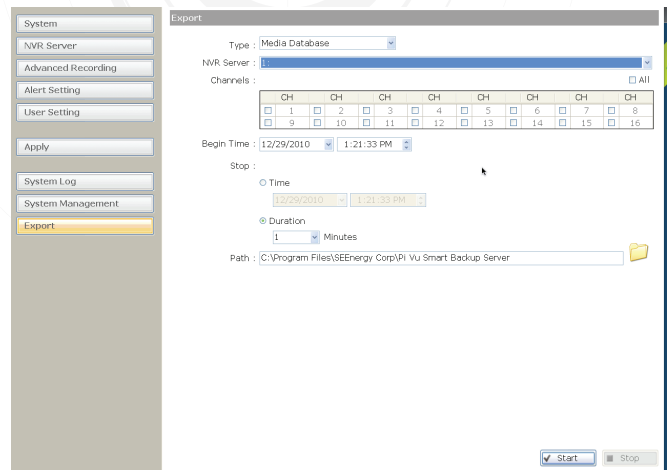

π-Vu SmartBackup -- Technical Specifications

NVR	
Add NVRs	Manual/Smart Search Pi-Vu Pro PC NVR/SVR Series NVRs
Max. Channels	256 (Max. 16 x NVRs)

Backup	
Storage	Multiple drives supported
Backup Method	Manual/Schedule
Options	Configurable bandwidth/FPS adjustment

Playback	
Export AVI	Export recorded files to AVI
Split Screen	1/4/9
Search Methods	Time/Date, Event (thumbnails)
Event Search	All/Time/Channel/Event Type/Event ID
Playback Controls	Play/Pause/Stop/Forward (Speed adjustable)/Reverse (Speed Adjustable)/Frame by Frame/Event By Event

Management	
Data	Delete/Auto Recycle/Backup/Export AVI
Operation	Max. 4 clients configuration/view
License	Configurable Channel License with USB Dongle

Triggers & Events	
Event Notifications	Email notification with pre-defined system events

Network	
Protocols	TCP/UDP/HTTP/FTP/SMTP/DHCP/DNS/ARP/ICMP/NTP/UPnP/RTP/RTSP/RTCP

Systems	
Min. Hardware Requirement	CPU: Intel Core 2 Duo or above RAM: Minimum 1GB or above is recommended HDD: 200GB or above Graphic Card: Independant graphic card with DirectX9.0c or higher Resolution: Min. 1440x900 Network: 100 Megabit Network Interface or above
Min. Software Requirement	Windows 2000(SP4), Windows XP SP2, Windows 2003, Windows Vista/7

General	
Package	CD/Manual/USB KeyPro
Languages	English/Trad. Chinese/Simp. Chinese/Japanese/Spanish