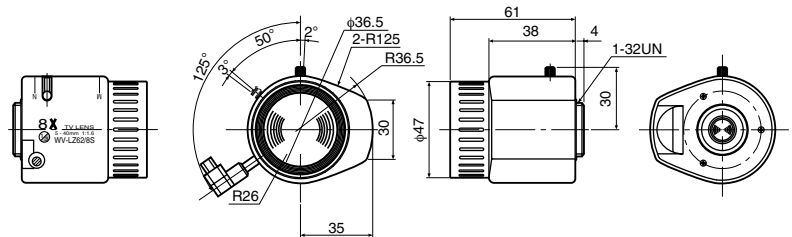

1/3-type Variable Focal Lenses

(For 1/3-type CCD Cameras)

Unit = mm

WV-LZA61/2S

2x Variable Focal
ALC Lens

Focal Length	3.8 - 8 mm	Iris Type	Automatic
Aperture Ratio	F1.4 (Wide) to F176, close F1.8 (Tele) to F176, close	Minimum Object Distance	1.2 m - ∞
Image Size	4.8(H) x 3.6(V) mm (ø6 mm)	Optical Filter Size	M30.5 mm, P = 0.5 mm
Angular Field of View	H 35.6°(Tele) 73.6°(Wide) V 26.6°(Tele) 53.4°(Wide)	Mount	Special C-Mount (CS-Mount, 1-32UN)
		Weight	75 g
		Dimensions (W x H x D)	60.5 x 53 x 45.3 mm

WV-LZ62/8S

8x Variable Focal
ALC Lens

Focal Length	5 - 40 mm	Iris Type	Automatic
Aperture Ratio	F1.6 (Wide) to F176, close F1.9 (Tele) to F176, close	Minimum Object Distance	1.2 m - ∞
Image Size	4.8(H) x 3.6(V) mm (ø6 mm)	Optical Filter Size	None
Angular Field of View	H 6.6°(Tele) 52°(Wide) V 5.0°(Tele) 39.6°(Wide)	Mount	Special C-Mount (CS-Mount, 1-32UN)
		Weight	110 g
		Dimensions (W x H x D)	61 x 52 x 65 mm