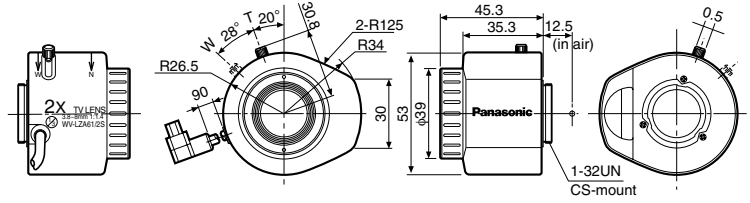

1/3-type Variable Focal Lenses

(For 1/3-type CCD Cameras)

Unit = mm

WV-LZA61/2S

2x Variable Focal
ALC Lens

Focal Length	3.8 - 8 mm	Iris Type	Automatic
Aperture Ratio	F1.4 (Wide) to F176, close F1.8 (Tele) to F176, close	Minimum Object Distance	1.2 m - ∞
Image Size	4.8(H) x 3.6(V) mm (ø6 mm)	Optical Filter Size	M30.5 mm, P = 0.5 mm
Angular Field of View	H 35.6°(Tele) 73.6°(Wide) V 26.6°(Tele) 53.4°(Wide)	Mount	Special C-Mount (CS-Mount, 1-32UN)
		Weight	75 g
		Dimensions (W x H x D)	60.5 x 53 x 45.3 mm

WV-LZ62/8S

8x Variable Focal
ALC Lens

Focal Length	5 - 40 mm	Iris Type	Automatic
Aperture Ratio	F1.6 (Wide) to F176, close F1.9 (Tele) to F176, close	Minimum Object Distance	1.2 m - ∞
Image Size	4.8(H) x 3.6(V) mm (ø6 mm)	Optical Filter Size	None
Angular Field of View	H 6.6°(Tele) 52°(Wide) V 5.0°(Tele) 39.6°(Wide)	Mount	Special C-Mount (CS-Mount, 1-32UN)
		Weight	110 g
		Dimensions (W x H x D)	61 x 52 x 65 mm